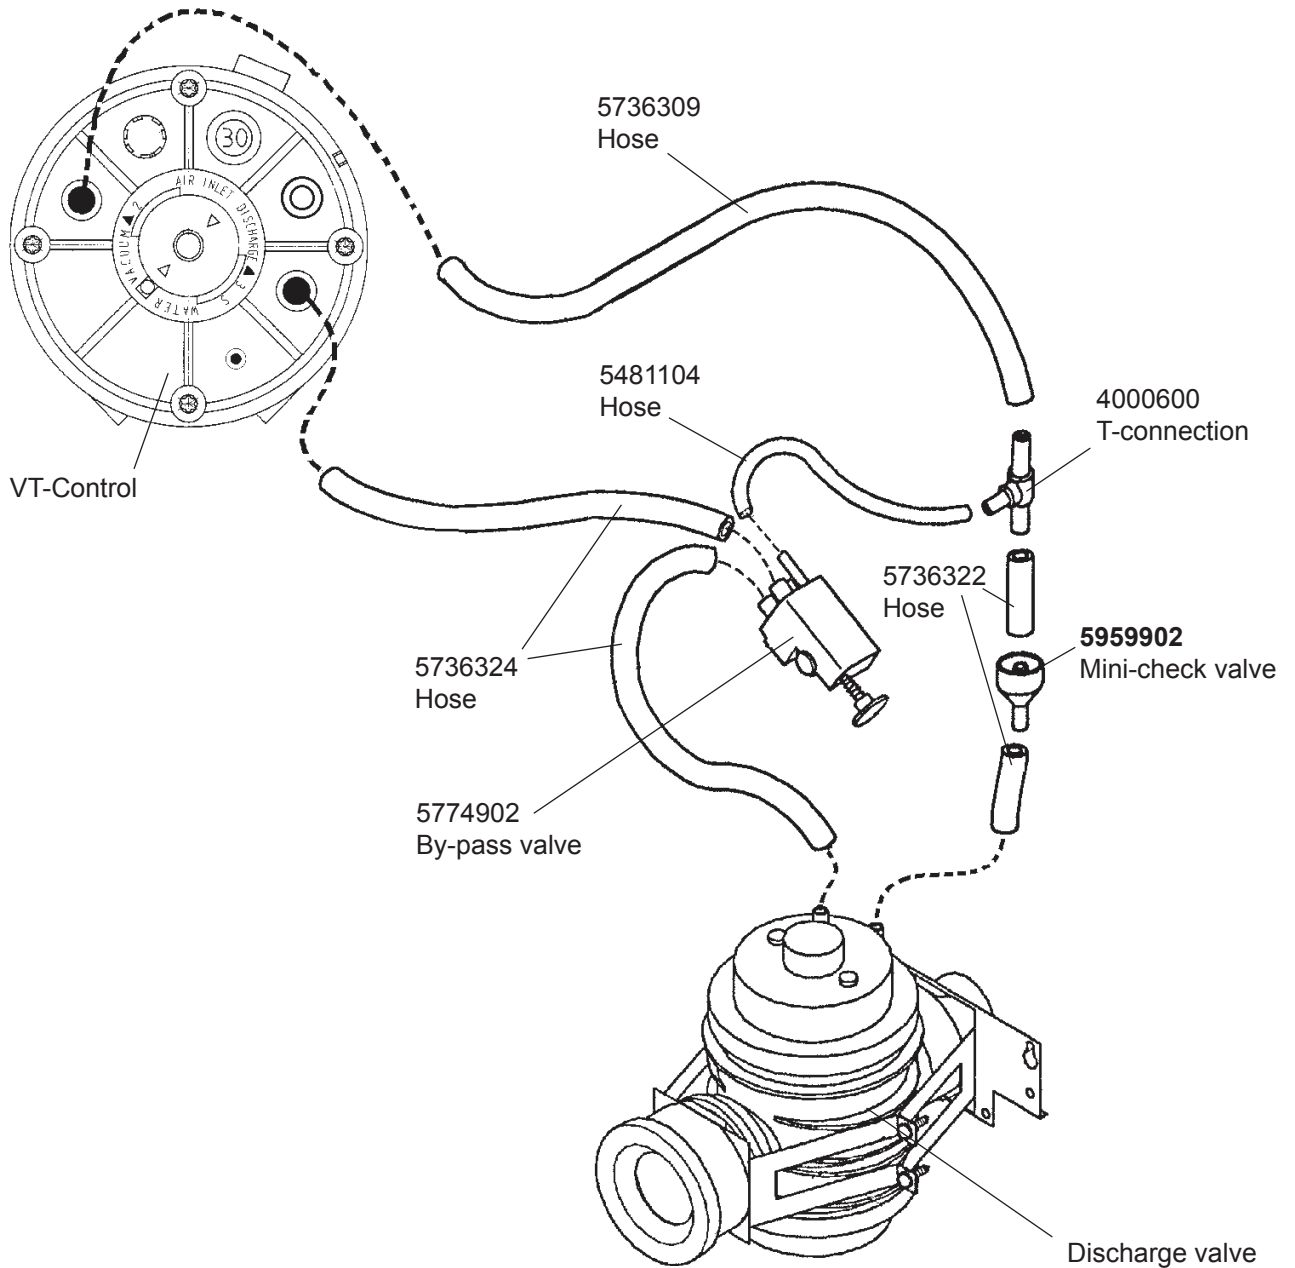

VACUUM TOILET

5774903 BY-PASS VALVE WITH HOSES, EVAC 90, WALL AND FLOOR MODELS

P/N 5959901 Mini-check valve is replaced by P/N 5959902 Mini-check valve.

VT-Control and Discharge valve do not include in (P/N 5774903)