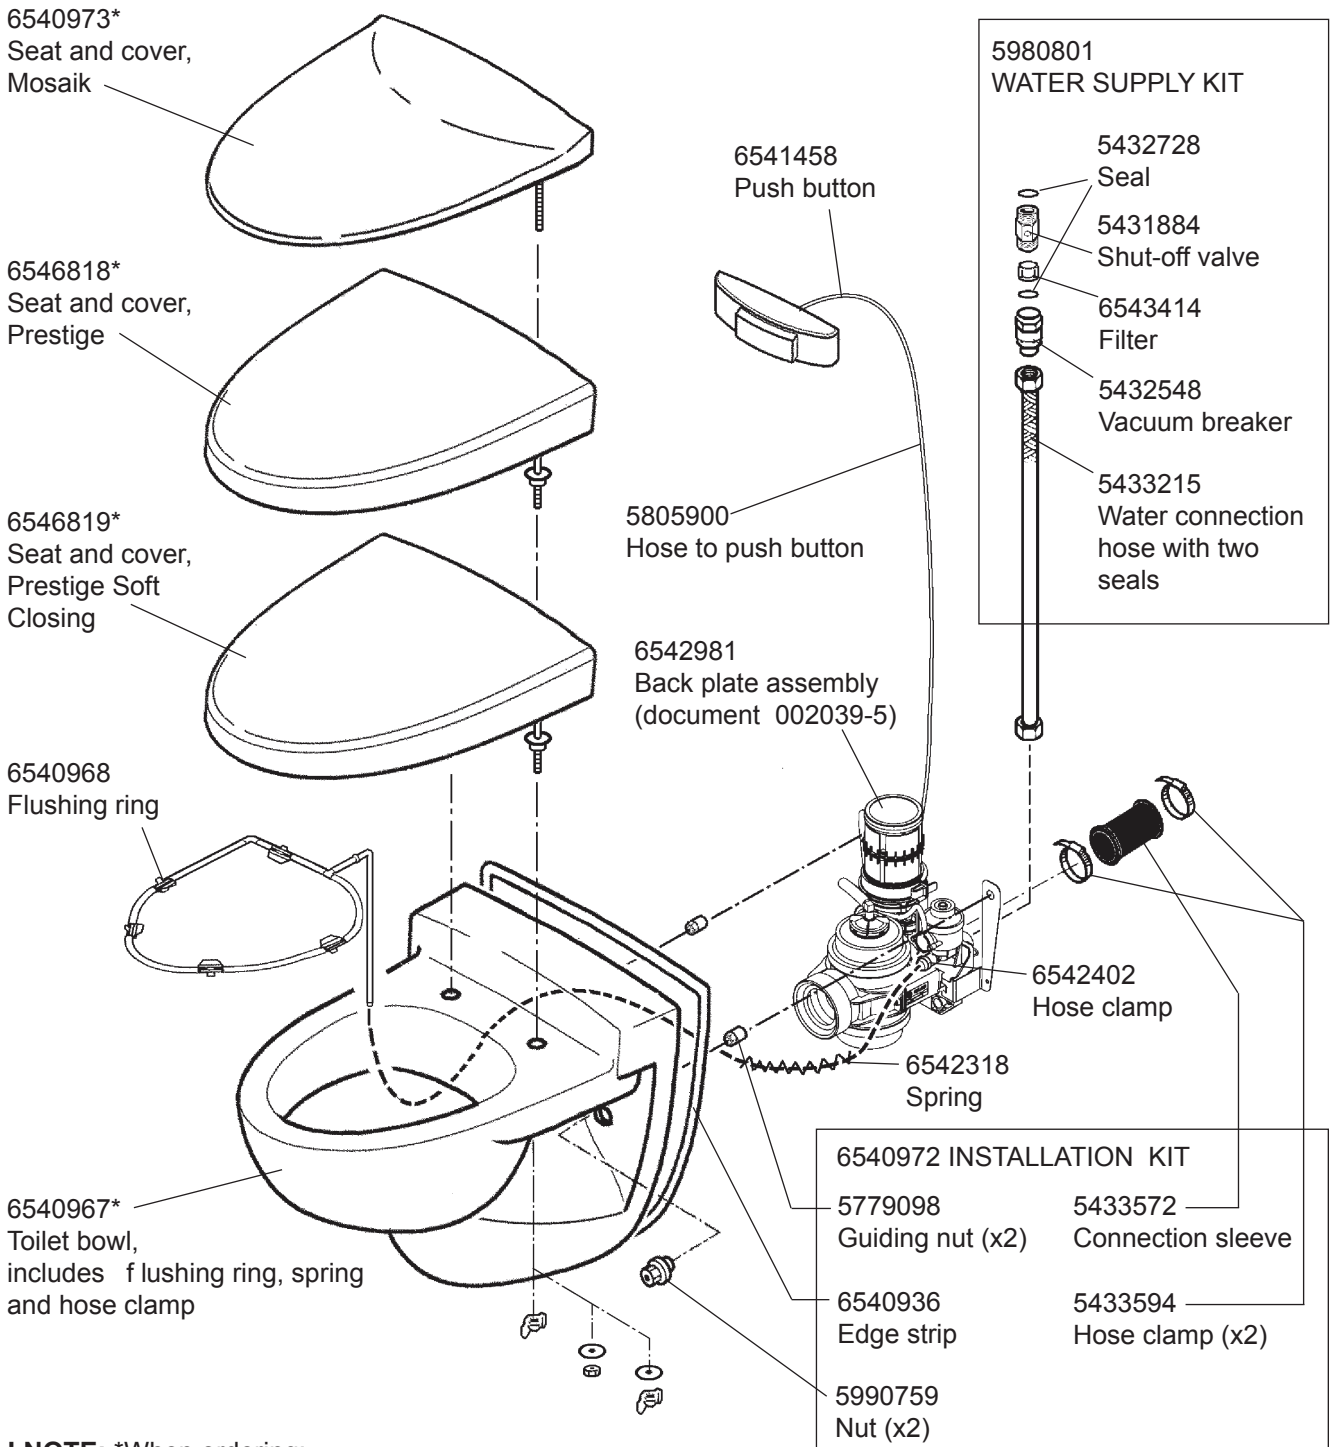

VACUUM TOILET

6543418 EVAC 910, WALL MODEL, PRESTIGE SILENT, WHITE

6543419 EVAC 910, WALL MODEL, MOSAIK, WHITE

6547226 EVAC 910, WALL MODEL, PRESTIGE SOFT CLOSING

P/N 6543418 includes Prestige seat and cover (P/N 6546818)

P/N 6543419 includes Mosaik seat and cover (P/N 6540973)

P/N 6547226 includes Prestige Soft Closing seat and cover (P/N 6546819)

! NOTE: *When ordering:
Toilet bowl - state type and standard colour
Seat and cover - state type and standard colour